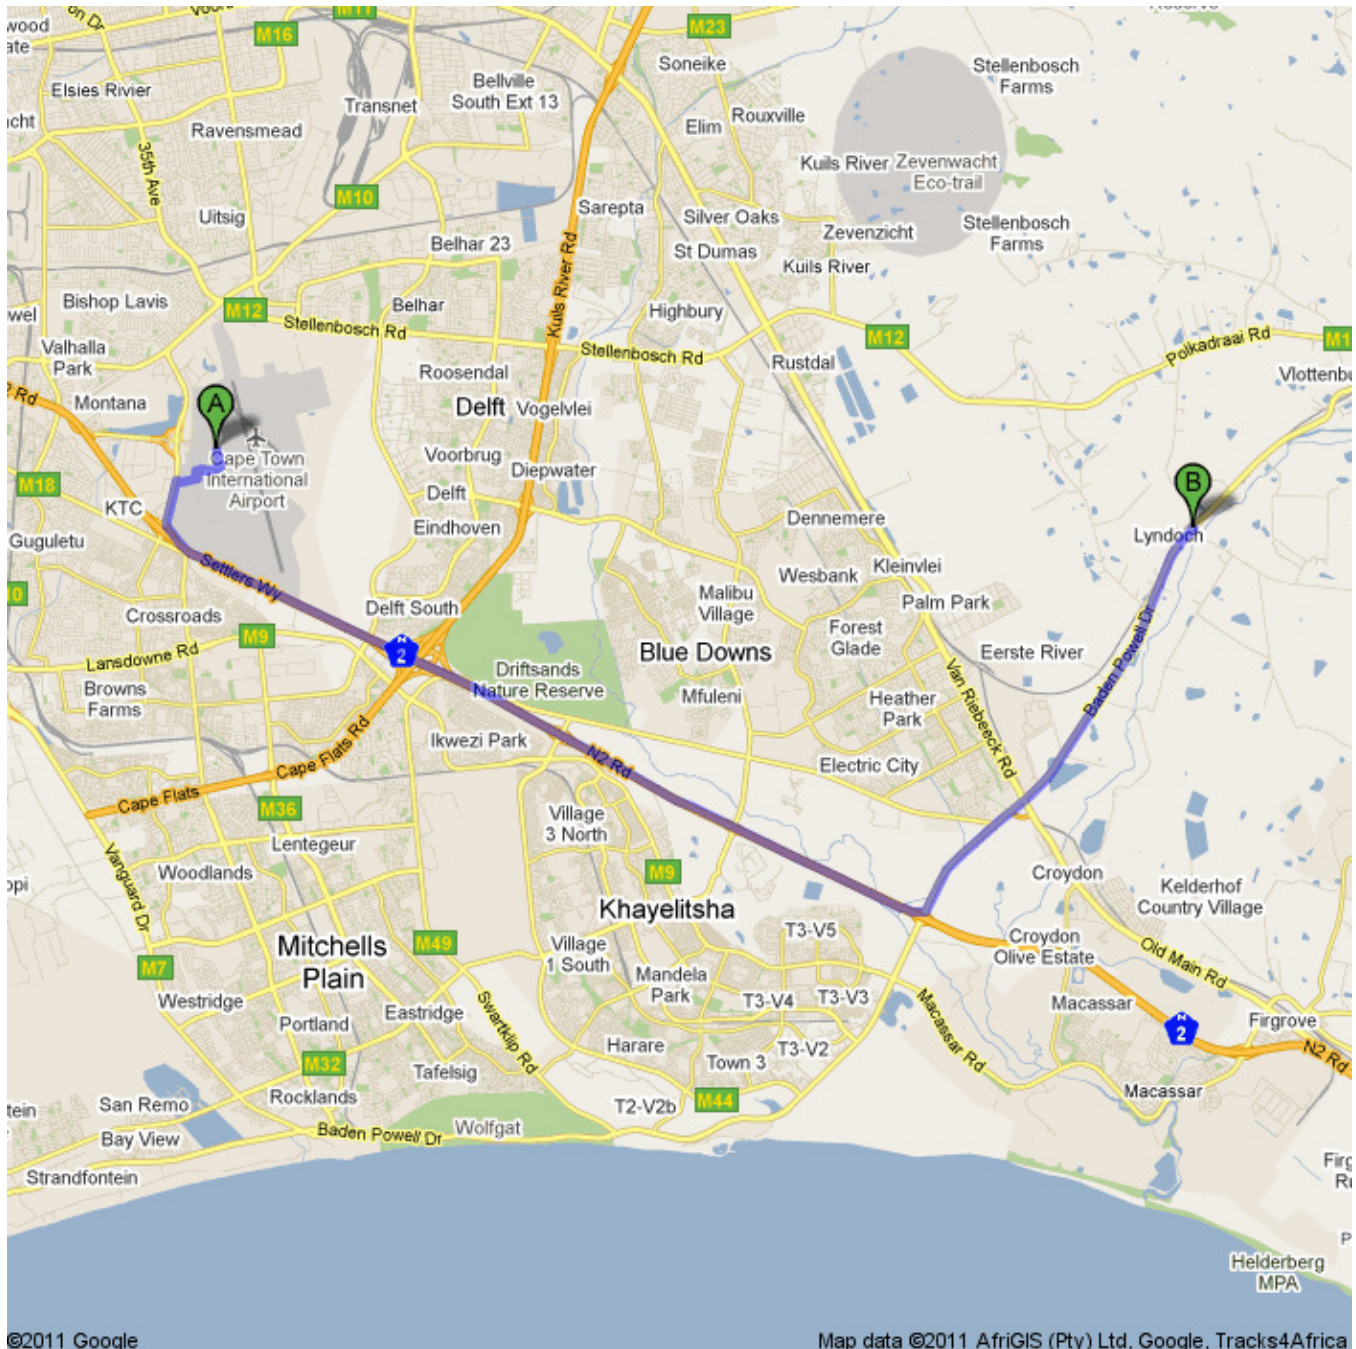

Directions to Lynedoch, Baden Powell, South Africa  
23.9 km – about 21 mins

**Save trees. Go green!**  
Download Google Maps on your phone at [google.com/gmm](http://google.com/gmm)

Cape Town International Airport (CPT), Matroosfontein 7490, South Africa

1.	Head <b>south</b>		go 280 m total 280 m
----	-------------------	--	-------------------------

2.	Keep left at the fork About 1 min		go 450 m total 750 m
----	--------------------------------------	--	-------------------------

5.	Take the 2nd left onto <b>Borcherds Quarry Rd</b> About 1 min		go 700 m total 1.9 km
----	--	--	--------------------------

6.	Merge onto <b>N2 Rd</b> via the ramp to <b>Somerset</b> About 9 mins		go 13.8 km total 15.7 km
----	---	--	-----------------------------

7.	Take exit <b>33</b> for <b>Baden Powell Drive</b> toward <b>Macassar/R310/Stellenbosch</b>		go 400 m total 16.1 km
----	--	--	---------------------------

8.	Turn left at <b>Baden Powell Dr</b> Destination will be on the left About 7 mins		go 7.8 km total 23.9 km
----	--	--	----------------------------